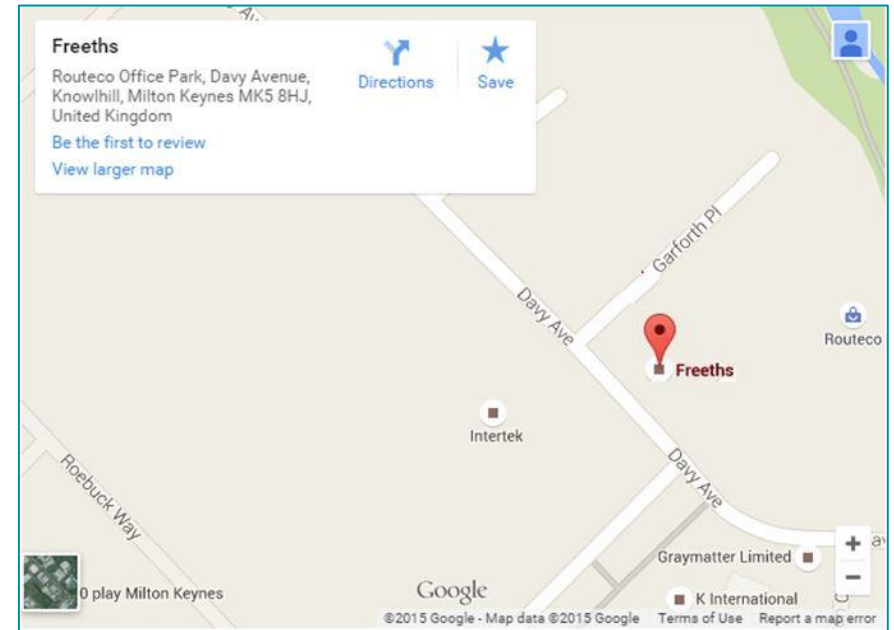

FREETHS

Routeco Office Park, Davy Avenue, Knowlhill
Milton Keynes, MK5 8HJ
Telephone: 01908 668555

From M1:

At junction 14, take the A509 exit to Milton Keynes / Newport Pagnell
At the roundabout, take the 3rd exit onto A509
At the roundabout take the 2nd exit onto H6 Childs Way / A4146
At the next two roundabouts, take the second exit, staying on Childs Way
At the roundabout, take the 1st exit and stay on H6 Childs Way
Take the 2nd exit at the next four roundabouts, staying on H6 Childs Way
At S Witan Roundabout, take the 2nd exit and stay on H6 Childs Way
At the next roundabout, take the 2nd exit and stay on Childs Way
Turn left onto Davy Avenue
Turn left into Routeco Office Park
Freeths are on the left

By train:

Milton Keynes train station is a five minute drive from the office. Taxis are available outside the main entrance to the station.