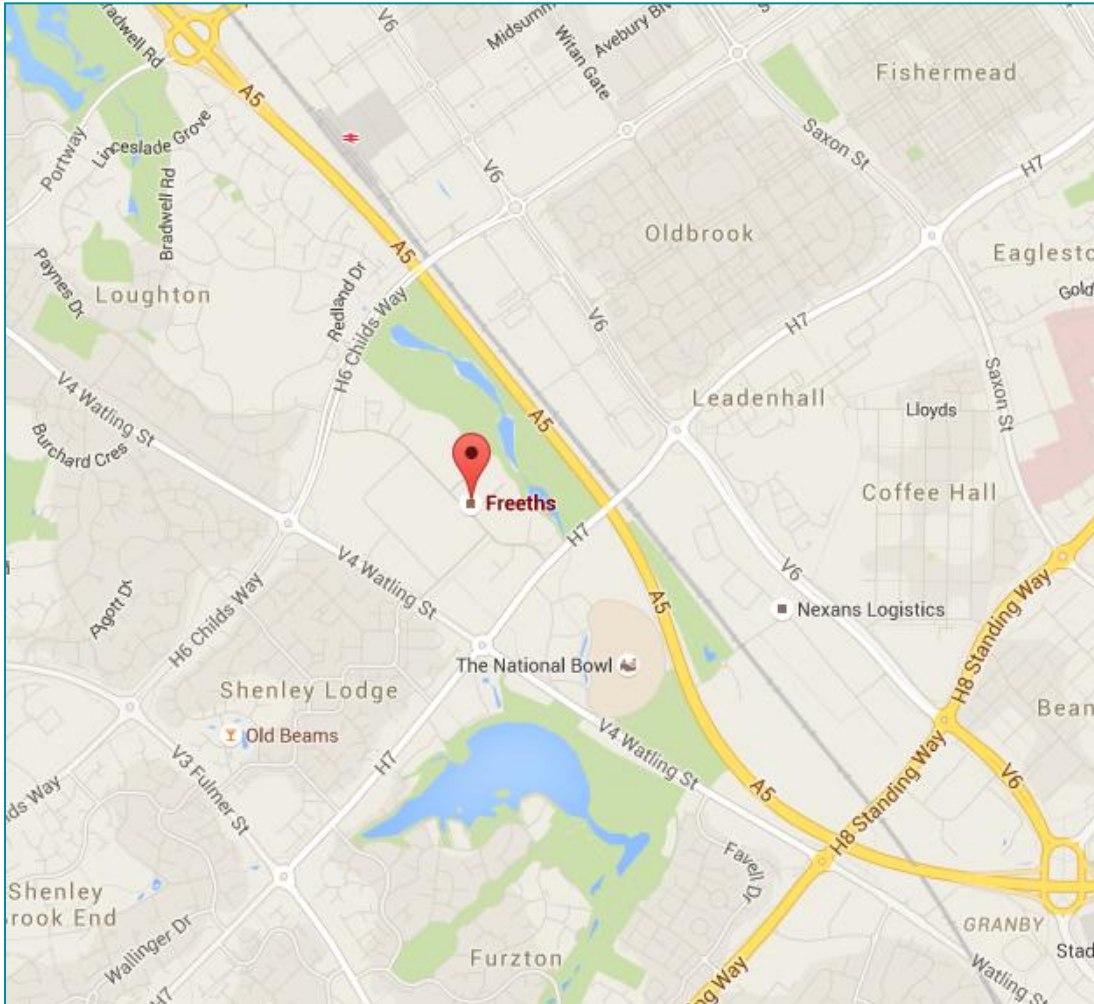

# FREETHS

**Routeco Office Park, Davy Avenue, Knowlhill**  
**Milton Keynes, MK5 8HJ**  
**Telephone: 01908 668555**

## From M1:

At junction 14, take the A509 exit to Milton Keynes / Newport Pagnell  
At the roundabout, take the 3<sup>rd</sup> exit onto A509  
At the roundabout take the 2<sup>nd</sup> exit onto H6 Childs Way / A4146  
At the next two roundabouts, take the second exit, staying on Childs Way  
At the roundabout, take the 1<sup>st</sup> exit and stay on H6 Childs Way  
Take the 2<sup>nd</sup> exit at the next four roundabouts, staying on H6 Childs Way  
At S Witan Roundabout, take the 2<sup>nd</sup> exit and stay on H6 Childs Way  
At the next roundabout, take the 2<sup>nd</sup> exit and stay on Childs Way  
Turn left onto Davy Avenue  
Turn left into Routeco Office Park  
Freeths are on the left

## By train:

Milton Keynes train station is a five minute drive from the office. Taxis are available outside the main entrance to the station.