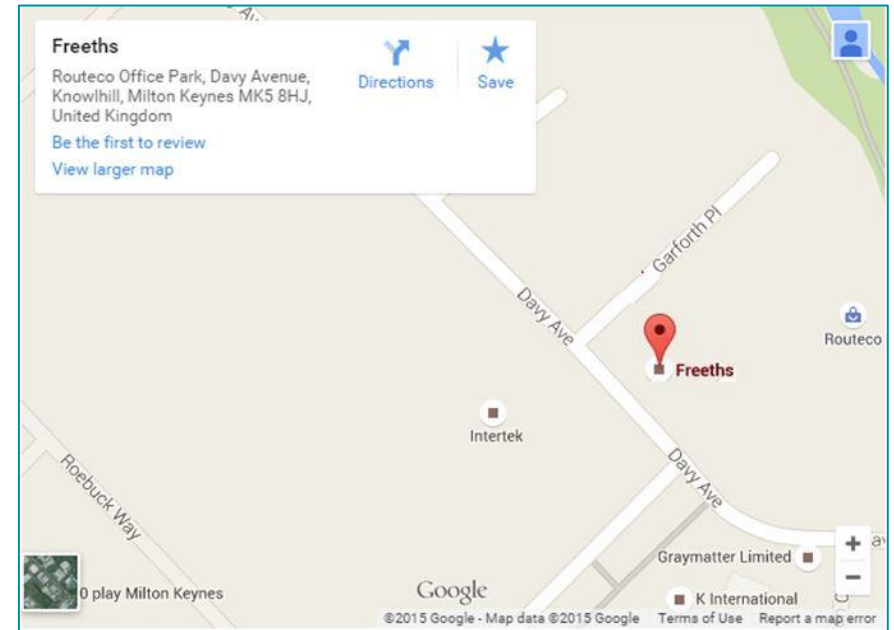

# FREETHS

**Routeco Office Park, Davy Avenue, Knowlhill**  
**Milton Keynes, MK5 8HJ**  
**Telephone: 01908 668555**

## From M1:

At junction 14, take the A509 exit to Milton Keynes / Newport Pagnell  
At the roundabout, take the 3<sup>rd</sup> exit onto A509  
At the roundabout take the 2<sup>nd</sup> exit onto H6 Childs Way / A4146  
At the next two roundabouts, take the second exit, staying on Childs Way  
At the roundabout, take the 1<sup>st</sup> exit and stay on H6 Childs Way  
Take the 2<sup>nd</sup> exit at the next four roundabouts, staying on H6 Childs Way  
At S Witan Roundabout, take the 2<sup>nd</sup> exit and stay on H6 Childs Way  
At the next roundabout, take the 2<sup>nd</sup> exit and stay on Childs Way  
Turn left onto Davy Avenue  
Turn left into Routeco Office Park  
Freeths are on the left

## By train:

Milton Keynes train station is a five minute drive from the office. Taxis are available outside the main entrance to the station.