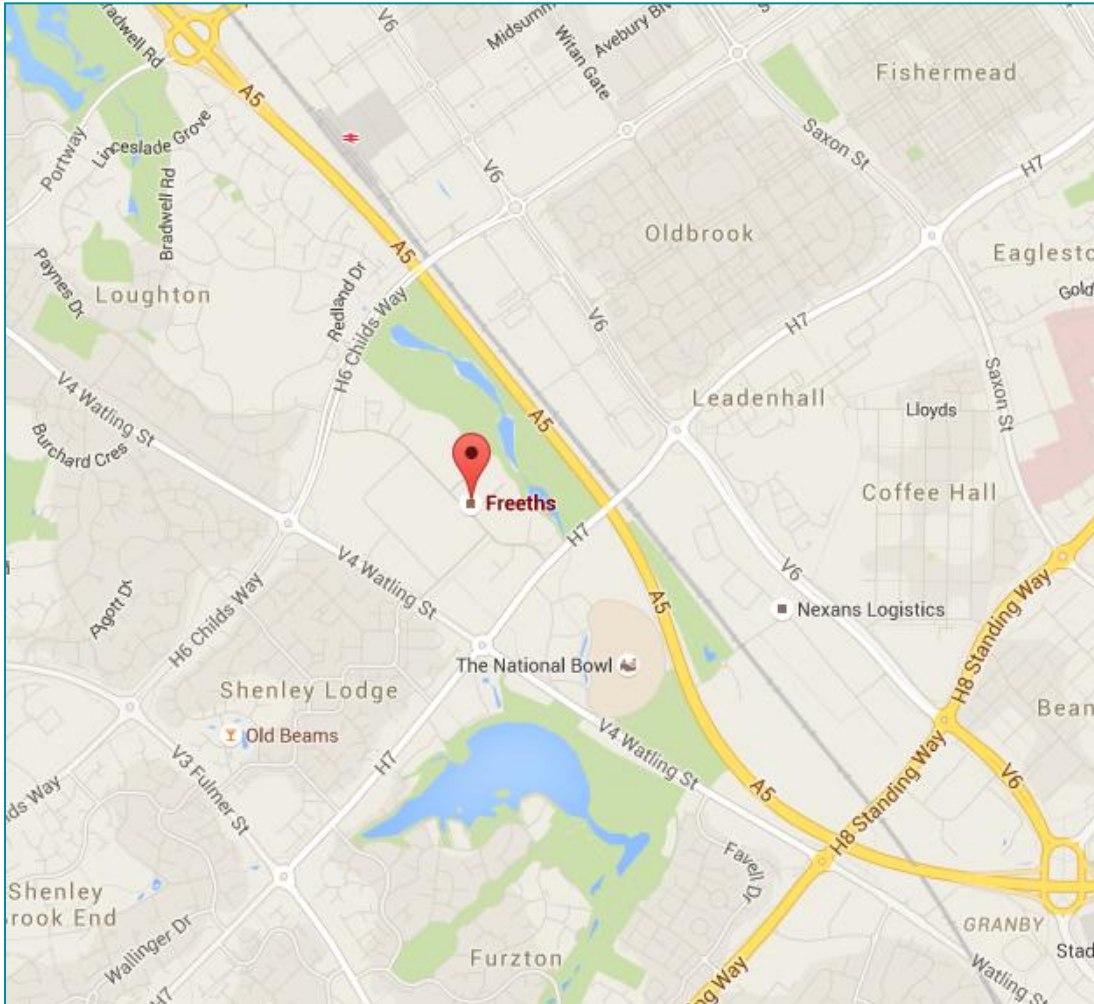

FREETHS

Routeco Office Park, Davy Avenue, Knowlhill
Milton Keynes, MK5 8HJ
Telephone: 01908 668555

From M1:

At junction 14, take the A509 exit to Milton Keynes / Newport Pagnell
At the roundabout, take the 3rd exit onto A509
At the roundabout take the 2nd exit onto H6 Childs Way / A4146
At the next two roundabouts, take the second exit, staying on Childs Way
At the roundabout, take the 1st exit and stay on H6 Childs Way
Take the 2nd exit at the next four roundabouts, staying on H6 Childs Way
At S Witan Roundabout, take the 2nd exit and stay on H6 Childs Way
At the next roundabout, take the 2nd exit and stay on Childs Way
Turn left onto Davy Avenue
Turn left into Routeco Office Park
Freeths are on the left

By train:

Milton Keynes train station is a five minute drive from the office. Taxis are available outside the main entrance to the station.